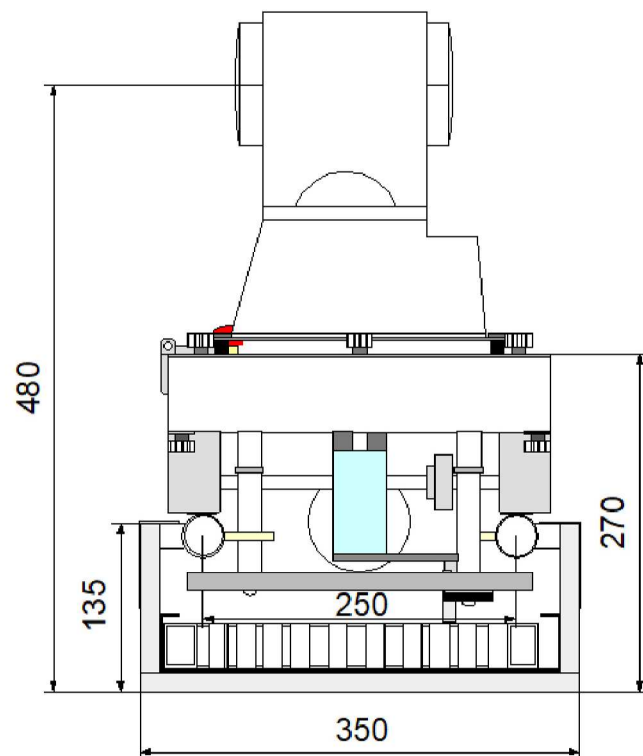

## Floor Dolly 250

Robotic system floor track for PTZ  
Build your cost effective studio with broadcast quality movements.

Dolly weight: **15Kg**  
Track weight: **14Kg/m**  
Dolly dimension: **305x435mm**  
Track interaxis: **250mm**  
Maximum speed: **0,5m/s**  
Maximum power: **0,15 KW**

P/S Input : **100-240Vac**  
Operating voltage: **24Vdc**  
Payload: **5Kg**  
Track included, maximum length: **15m**  
Available straight track size: **1m,1,5m,2m**  
Inside cable chain management

TecnoPoint reserves the right to make technical and dimensional changes to the presented products without prior notice.

## Floor Dolly 250