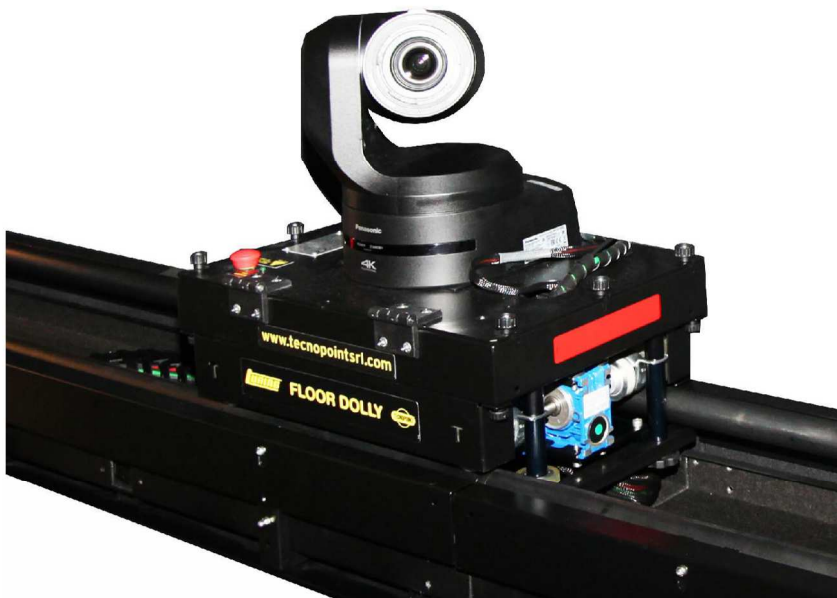

## Floor Dolly 250

Robotic system floor track for PTZ  
Build your cost effective studio with broadcast quality movements.

Dolly weight: **15Kg**  
Track weight: **14Kg/m**  
Dolly dimension: **305x435mm**  
Track interaxis: **250mm**  
Maximum speed: **0,5m/s**  
Maximum power: **0,15 KW**

P/S Input : **100-240Vac**  
Operating voltage: **24Vdc**  
Payload: **5Kg**  
Track included, maximum length: **15m**  
Available straight track size: **1m,1,5m,2m**  
Inside cable chain management

TecnoPoint reserves the right to make technical and dimensional changes to the presented products without prior notice.

## Floor Dolly 250