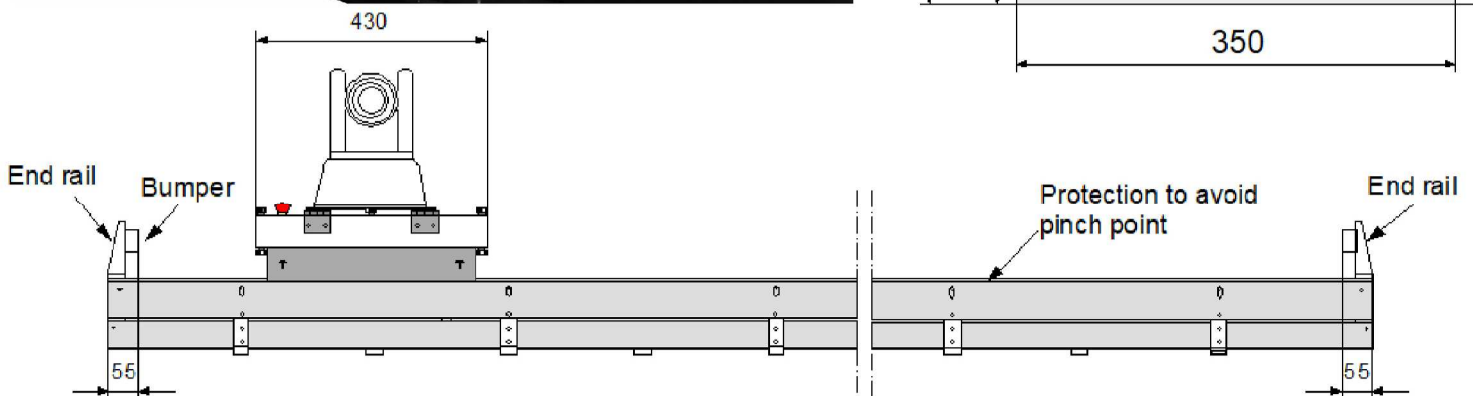

## Floor Dolly 250

Robotic system floor track for PTZ  
Build your cost effective studio with broadcast quality movements.

Dolly weight: **15Kg**  
Track weight: **14Kg/m**  
Dolly dimension: **305x435mm**  
Track interaxis: **250mm**  
Maximum speed: **0,5m/s**  
Maximum power: **0,15 KW**

P/S Input : **100-240Vac**  
Operating voltage: **24Vdc**  
Payload: **5Kg**  
Track included, maximum length: **15m**  
Available straight track size: **1m,1,5m,2m**  
Inside cable chain management

TecnoPoint reserves the right to make technical and dimensional changes to the presented products without prior notice.