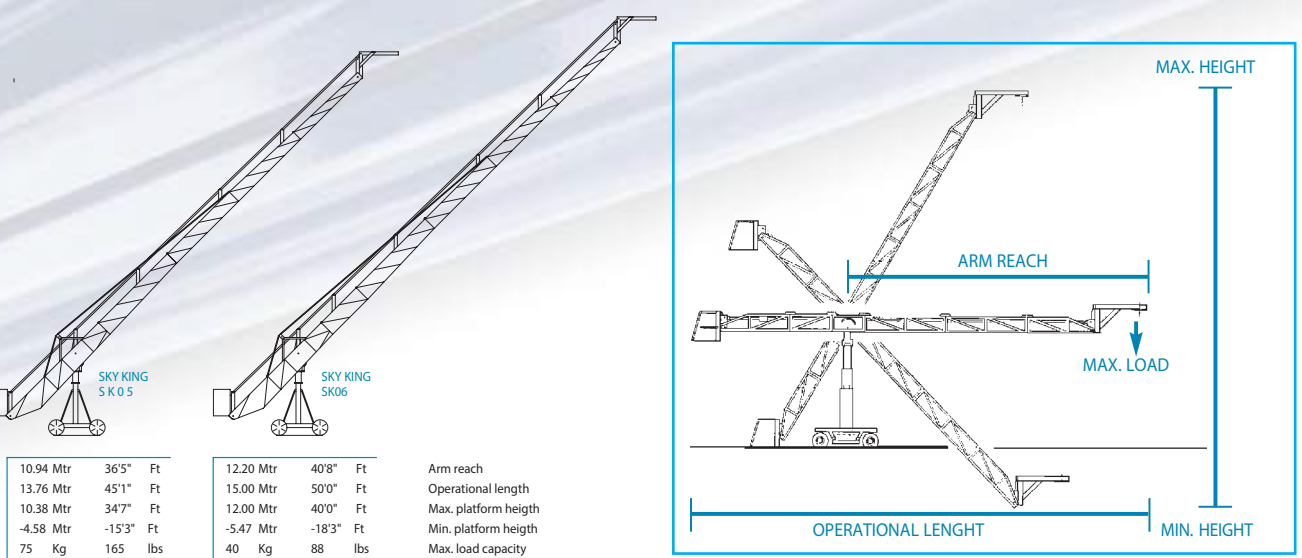

Arm reach
Operational length
Max. platform height
Min. platform height
Max. load capacity