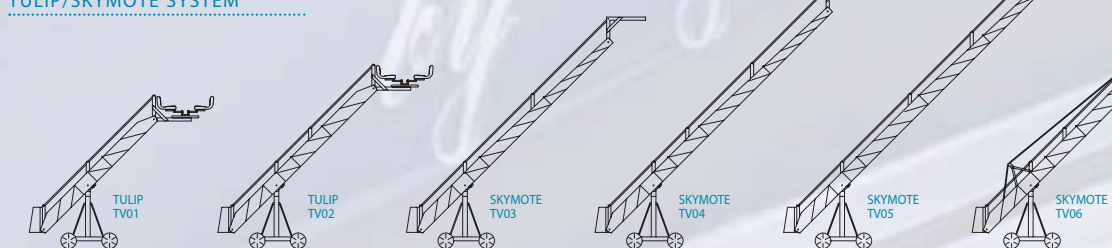

SCANNER ELITE

TULIP/SKYMOTE SYSTEM

Arm reach	3.25 Mtr	10'10"	Ft	4.40 Mtr	14'8"	Ft	6.00 Mtr	20'0"	Ft	7.10 Mtr	23'8"	Ft	8.25 Mtr	27'6"	Ft	9.40 Mtr	31'4"	Ft
Operational length	5.70 Mtr	19'0"	Ft	6.75 Mtr	22'6"	Ft	8.15 Mtr	27'2"	Ft	9.20 Mtr	30'8"	Ft	10.38 Mtr	34'7"	Ft	11.50 Mtr	38'4"	Ft
Max. platform height	3.75 Mtr	12'6"	Ft	4.73 Mtr	15'5"	Ft	6.71 Mtr	22'4"	Ft	7.72 Mtr	25'9"	Ft	8.41 Mtr	28'0"	Ft	9.52 Mtr	31'9"	Ft
Min. platform height	-0.38 Mtr	-1'3"	Ft	-1.34 Mtr	-4'6"	Ft	-2.29 Mtr	-7'8"	Ft	-3.25 Mtr	-10'10"	Ft	-4.22 Mtr	-14'0"	Ft	-5.19 Mtr	-17'4"	Ft
Max. load capacity	250 Kg	550 lbs		170 Kg	375 lbs		125 Kg	275 lbs		105 Kg	230 lbs		65 Kg	145 lbs		25 Kg	55 lbs	

Arm reach
Operational length
Max. platform height
Min. platform height
Max. load capacity