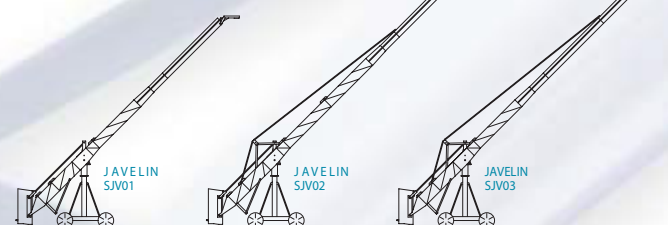

SUPER JAVELIN MKII

Arm reach	5.40 Mtr	18'0"	Ft	6.90 Mtr	23'0"	Ft	7.40 Mtr	24'8"	Ft
Operational length	7.80 Mtr	26'0"	Ft	9.30 Mtr	31'0"	Ft	9.80 Mtr	32'8"	Ft
Max. platform height	6.10 Mtr	20'4"	Ft	7.30 Mtr	24'4"	Ft	7.70 Mtr	25'8"	Ft
Min. platform height	-0.50 Mtr	-1'8"	Ft	-1.25 Mtr	-4'2"	Ft	-1.50 Mtr	-5'0"	Ft
Max. load capacity	65 Kg	143 lbs		65 Kg	143 lbs		65 Kg	143 lbs