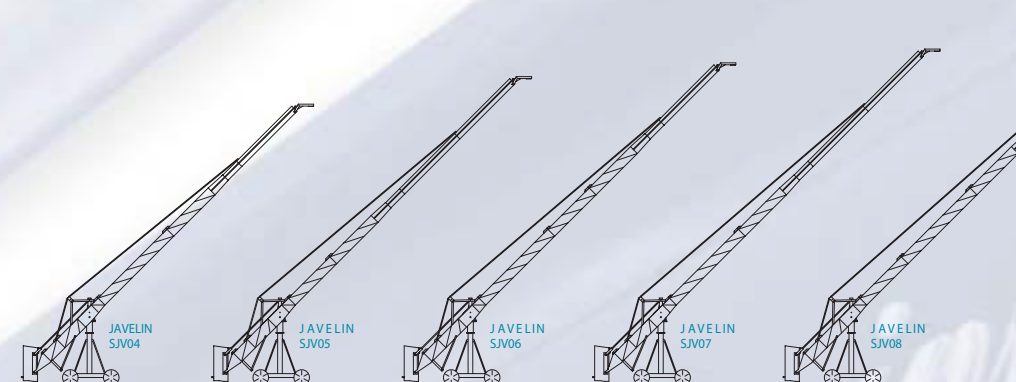

Arm reach	7.90 Mtr	26'4"	Ft	8.90 Mtr	29'8"	Ft	9.40 Mtr	31'4"	Ft	9.90 Mtr	33'0"	Ft	11.40 Mtr	38'0"	Ft
Operational length	10.30 Mtr	34'4"	Ft	11.30 Mtr	37'8"	Ft	11.80 Mtr	39'4"	Ft	12.30 Mtr	41'0"	Ft	13.80 Mtr	46'0"	Ft
Max. platform height	8.10 Mtr	27'0"	Ft	8.90 Mtr	29'8"	Ft	9.35 Mtr	31'2"	Ft	9.75 Mtr	32'6"	Ft	11.00 Mtr	36'8"	Ft
Min. platform height	-1.75 Mtr	-5'10"	Ft	-2.25 Mtr	-7'6"	Ft	-2.50 Mtr	-8'4"	Ft	-2.75 Mtr	-9'2"	Ft	-3.50 Mtr	-11'8"	Ft
Max. load capacity	65 Kg	143 lbs		65 Kg	143 lbs		65 Kg	143 lbs		65 Kg	143 lbs		40 Kg	88 lbs	

Arm reach
Operational length
Max. platform height
Min. platform height
Max. load capacity

SCANNER

Arm reach	3.95-5.25 Mtr	13'2"-17'6"	Ft
Operational length	5.55-7.00 Mtr	18'6"-23'4"	Ft
Max. platform height	6.30 Mtr	21'0"	Ft
Min. platform height	-2.40 Mtr	-8'0"	Ft
Max. load capacity	25 Kg	55 lbs