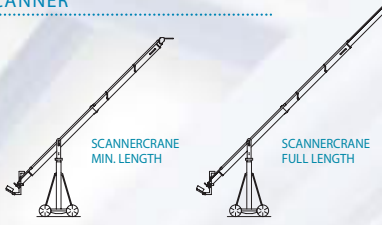

SCANNER

Arm reach	3.95-5.25 Mtr	13'2"-17'6"	Ft
Operational length	5.55-7.00 Mtr	18'6"-23'4"	Ft
Max. platform height	6.30 Mtr	21'0"	Ft
Min. platform height	-2.40 Mtr	-8'0"	Ft
Max. load capacity	25 Kg	55 lbs