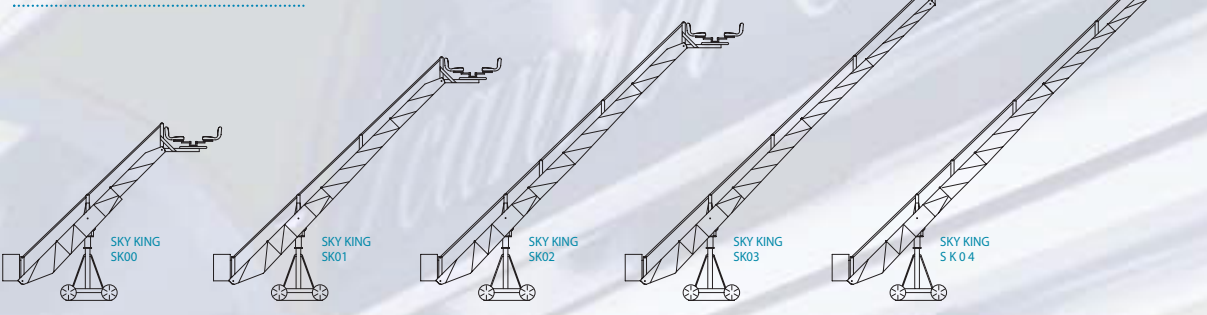

SKYKING

Arm reach	3.46 Mtr	11'6"	Ft	5.94 Mtr	19'9"	Ft	7.23 Mtr	24'1"	Ft	8.70 Mtr	29'0"	Ft	9.96 Mtr	33'2"	Ft
Operational length	6.78 Mtr	22'7"	Ft	9.30 Mtr	31'0"	Ft	10.56 Mtr	35'2"	Ft	11.48 Mtr	38'3"	Ft	12.76 Mtr	42'6"	Ft
Max. platform height	3.86 Mtr	12'6"	Ft	5.88 Mtr	19'7"	Ft	7.45 Mtr	24'5"	Ft	8.60 Mtr	28'8"	Ft	10.14 Mtr	33'9"	Ft
Min. platform height	0.20 Mtr	0'8"	Ft	-1.54 Mtr	-5'2"	Ft	-2.43 Mtr	-8'1"	Ft	-3.06 Mtr	-10'2"	Ft	-3.89 Mtr	-12'12"	Ft
Max. load capacity	250 Kg	550 lbs		250 Kg	550 lbs		150 Kg	330 lbs		150 Kg	330 lbs		100 Kg	220 lbs