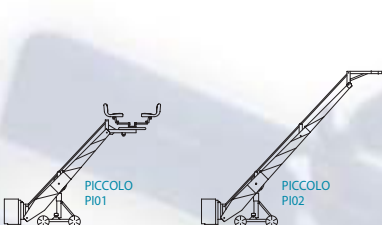

PICCOLO

Arm reach	2.45 Mtr	8'2"	Ft	4.40 Mtr	14'8"	Ft
Operational length	4.60 Mtr	15'4"	Ft	6.35 Mtr	21'2"	Ft
Max. platform height	2.55 Mtr	8'6"	Ft	4.20 Mtr	14'0"	Ft
Min. platform height	0.10 Mtr	0'4"	Ft	-1.00 Mtr	-3'4"	Ft
Max. load capacity	250 Kg	550 lbs		65 Kg	143 lbs